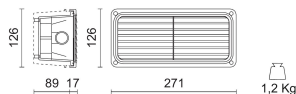

Serie 500 with grid

Design: Studio Tecnico Ivela

IP 65 IK 08

Product Code	Color
150400	Black

General specifications

Product type	Outdoor recessed
Mounting type	Wall - recessed
Mounting location	Wall
Indoor/Outdoor light	Outdoor
Description	Wall recessed light with grid, for halogen and compact fluorescent lamps also with an integrated electromagnetic gear. It comes complete with the recessed housing. High protection rating IP65 and IK08.
Applications	Walls , Porches , Gardens

Lighting specifications

i Stated L.O.R. and delivered lumens values are related to standard beam angle versions

Lamp description	HE E27 40W
Watt source (W)	40
Lamp type	HE
Lamp holder	E27

Physical specifications

Optical specifications

Light distribution	Asymmetric
Emission	Direct
Aiming	Fixed

Weight and dimension

Length (mm)	271
Width (mm)	126
Recessed depth (mm)	89
Cutout width (mm)	126
Weight (Kg)	1.2

Accessories